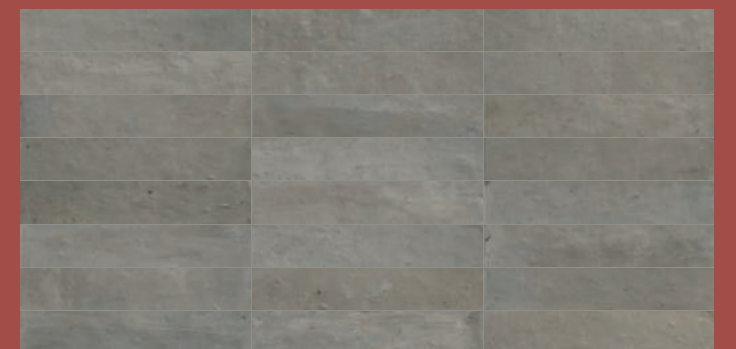

Light Grey

Mauve

Powder

Bone

Sand

Clay

Lagoon

	<b>5,2X29</b> (2"x11 1/2")	<b>Angolo Incollato</b> <b>5,2x19x9,5</b> (4 3/4"x10"x2")
NAVY	J94384	J94396
SKY	J94390	J94402
SAGE	J94387	J94399
LIGHT GREY	J94382	J94394
BONE	J94379	J94391
SAND	J94388	J94400
TAUPE	J94389	J94401
OCHRE	J94385	J94397
MAUVE	J94383	J94395
POWDER	J94386	J94398
CLAY	J94380	J94392
LAGOON	J94381	J94393
SPESSORE THICKNESS	9,5 mm	9,5 mm
KG/M <sup>2</sup>	20,50	-
PZ/BOX	34	12
M <sup>2</sup> /BOX	0,51	-
BOX/PALLET	96	-
M <sup>2</sup> /PALLET	48,96	-
KG/PALLET	1003	-
PRICE CODE	M393	P132