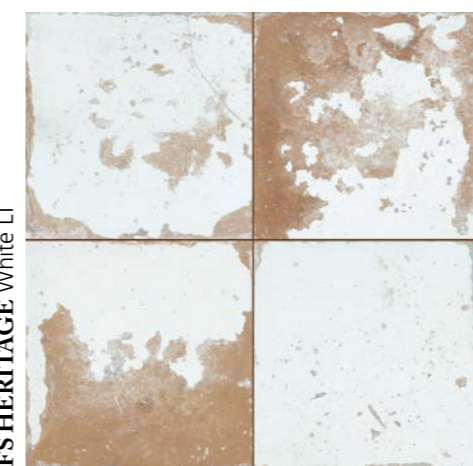

FS Heritage

Single fired floor tiles

FS Heritage White

FS Heritage Ornate

FS Heritage Single fired floor tiles

FS Heritage Ornate

FS Heritage
White

FS Heritage Single fired floor tiles

FS Heritage
Leaves

FS Heritage

Single fired floor tiles

FS HERITAGE White LT

FS HERITAGE Ornate LT

FS HERITAGE Leaves LT

FS HERITAGE Square LT

FS HERITAGE

45 * 45 * 1,05 cm | 18 * 18"

NO RECTIFIED	LAYER TECH
	BN17
LEAVES	30895
ORNATE	30894
SQUARE	30893
WHITE	30892

CARACTERÍSTICAS TÉCNICAS | TECHNICAL CHARACTERISTICS

joint	versatile	mat/gloss	diferent shades	shade variation	various graphics