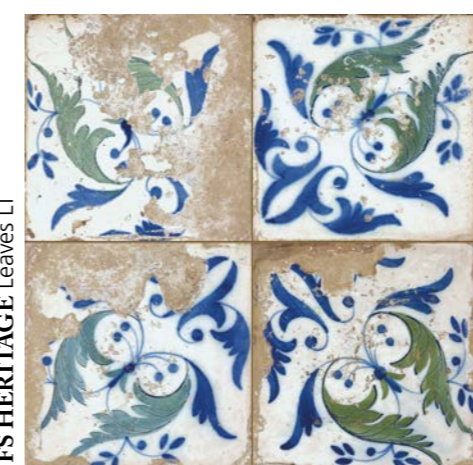

FS Heritage

Single fired floor tiles

FS Heritage White

FS Heritage Ornate

FS Heritage Single fired floor tiles

FS Heritage Ornate

FS Heritage
White

FS Heritage Single fired floor tiles

FS Heritage
Leaves

FS Heritage

Single fired floor tiles

FS HERITAGE White LT

FS HERITAGE Ornate LT

FS HERITAGE Leaves LT

FS HERITAGE Square LT

FS HERITAGE

45 * 45 * 1,05 cm | 18 * 18"

NO RECTIFIED	LAYER TECH
	BN17
LEAVES	30895
ORNATE	30894
SQUARE	30893
WHITE	30892

CARACTERÍSTICAS TÉCNICAS | TECHNICAL CHARACTERISTICS

joint	versatile	mat/gloss	diferent shades	shade variation	various graphics