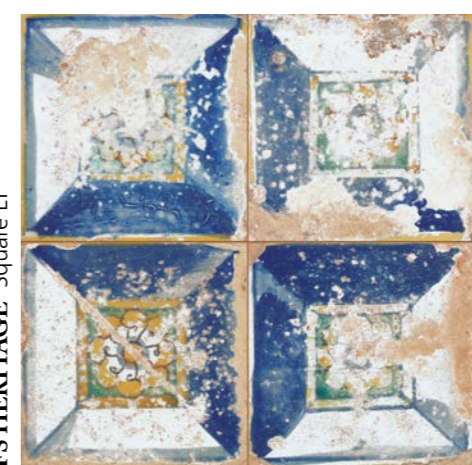

FS Heritage

Single fired floor tiles

FS Heritage White

FS Heritage Ornate

FS Heritage Single fired floor tiles

FS Heritage Ornate

FS Heritage
White

FS Heritage Single fired floor tiles

FS Heritage
Leaves

FS Heritage

Single fired floor tiles

FS HERITAGE White LT

FS HERITAGE Ornate LT

FS HERITAGE Leaves LT

FS HERITAGE Square LT

FS HERITAGE

45 * 45 * 1,05 cm | 18 * 18"

NO RECTIFIED	LAYER TECH
	BN17
LEAVES	30895
ORNATE	30894
SQUARE	30893
WHITE	30892

CARACTERÍSTICAS TÉCNICAS | TECHNICAL CHARACTERISTICS

joint	versatile	mat/gloss	diferent shades	shade variation	various graphics