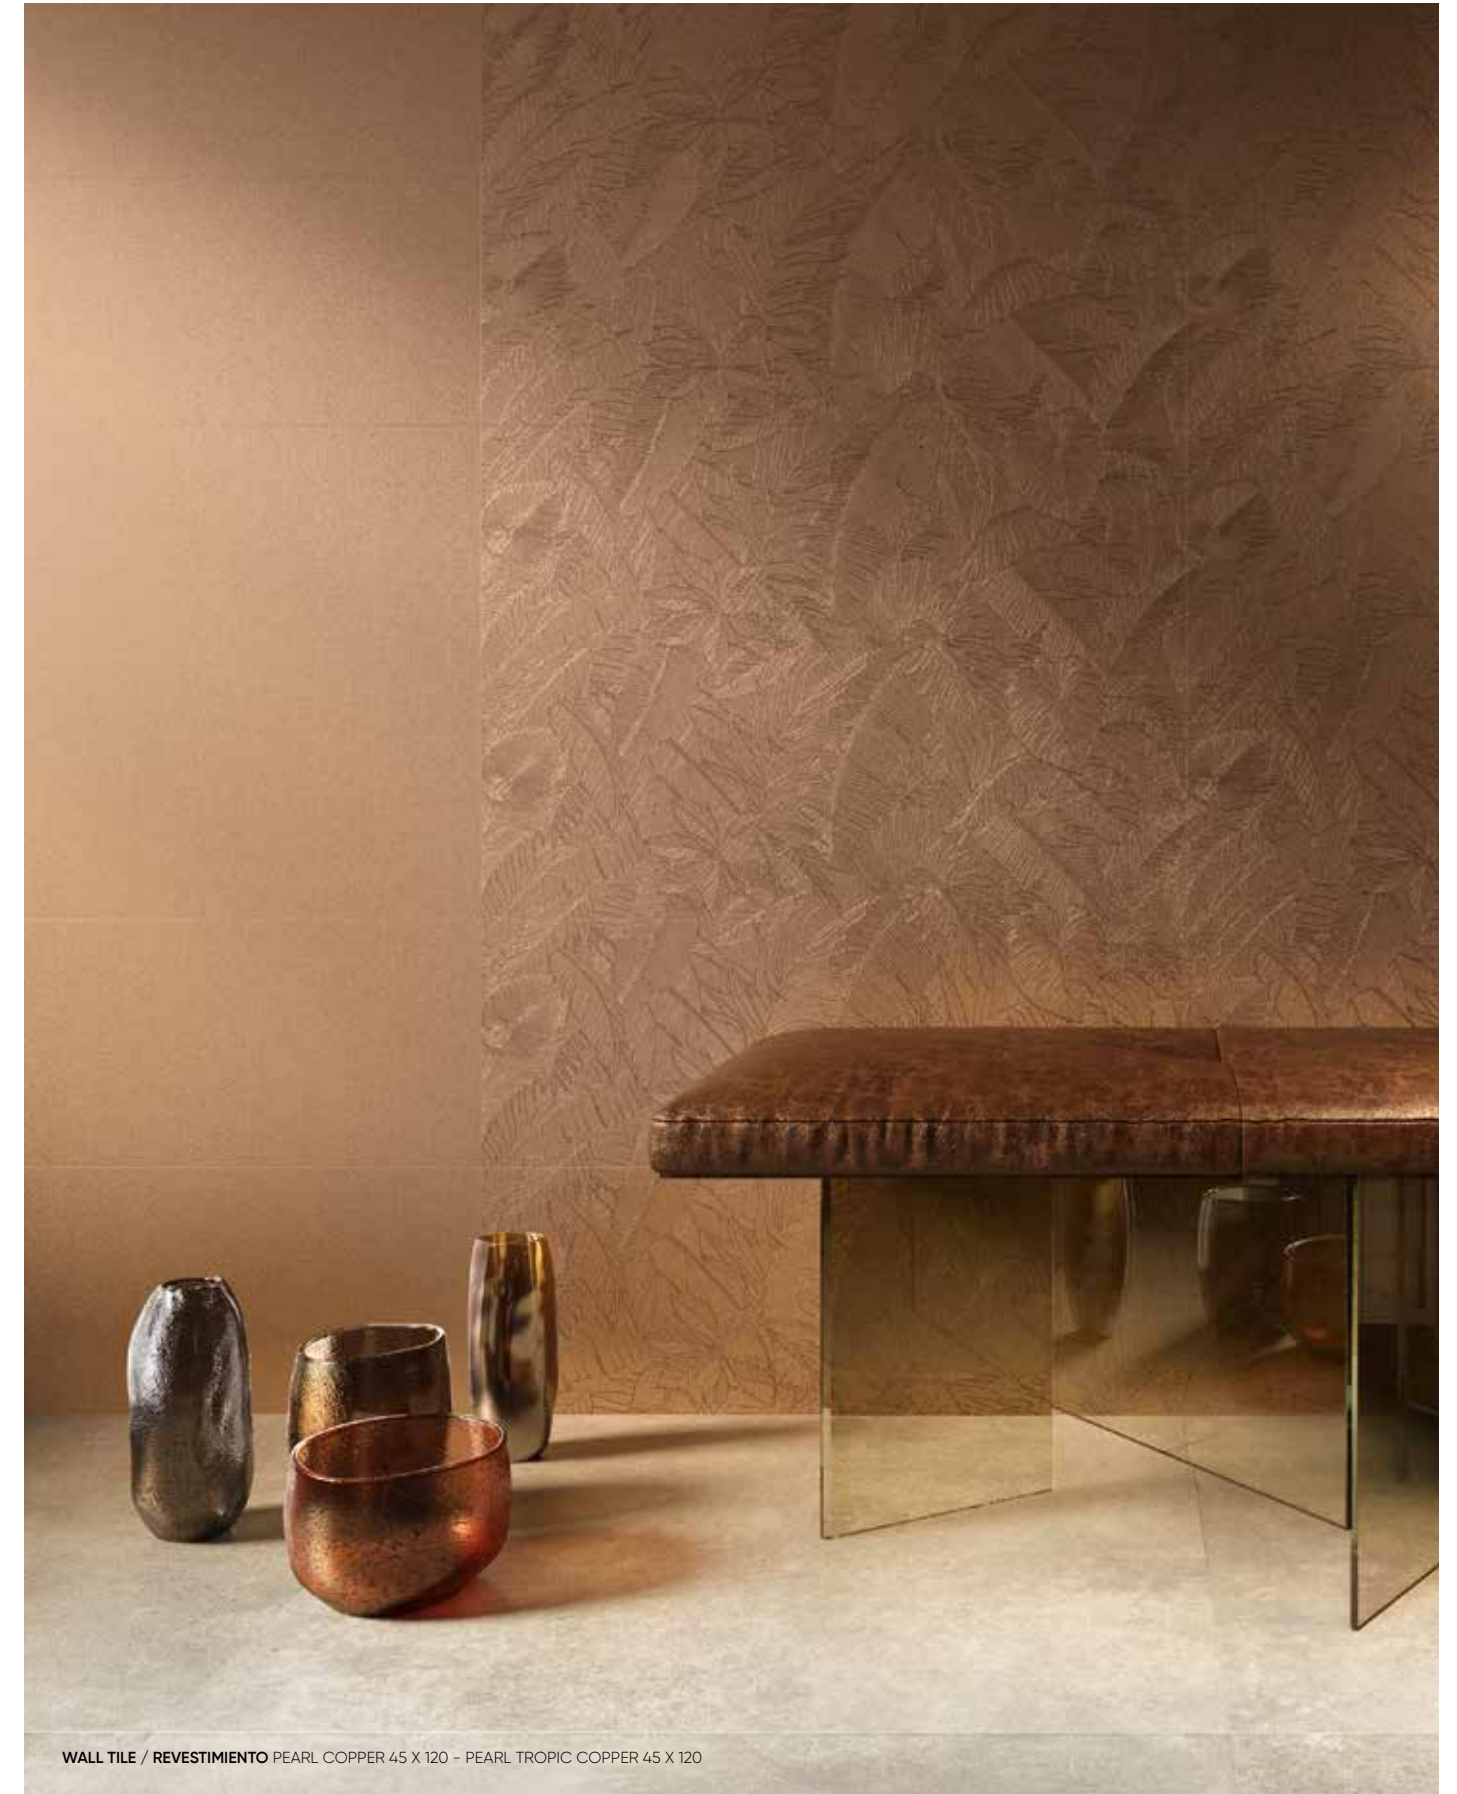

WALL TILE / REVESTIMIENTO PEARL COPPER 45 X 120 - PEARL TROPIC COPPER 45 X 120

PEARL IS FANAL'S NEW COLLECTION, SPECIALIZED IN CERAMIC MATERIALS WITH A PEARLY EFFECT. RECTANGULAR PIECES IN 3 FORMATS THAT PROVIDE MOVEMENT AND LUMINOSITY TO THE WALLS ON WHICH THEY ARE APPLIED.